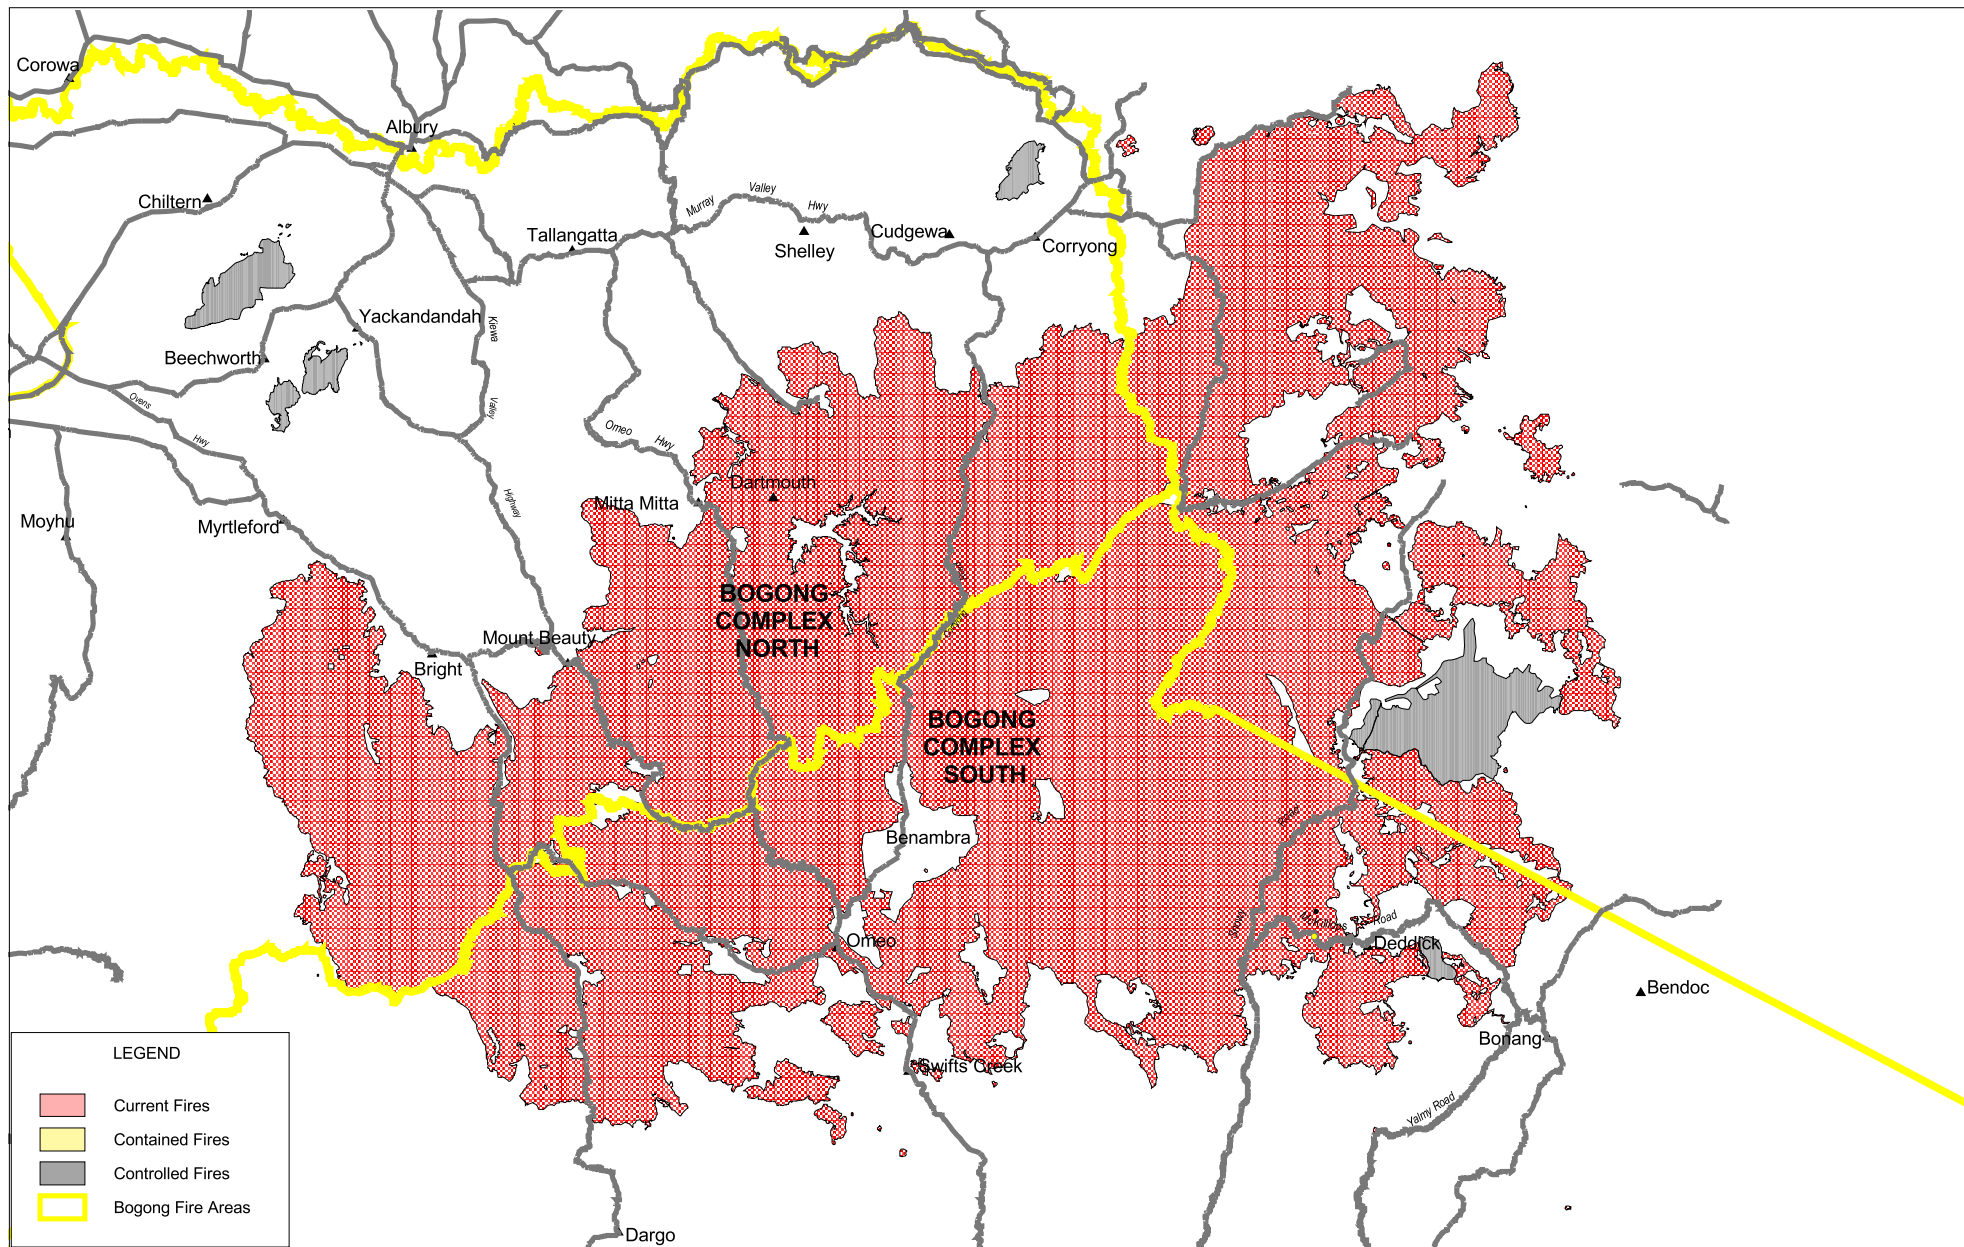

Fire Overview Map Produced 1700 07 MARCH 2003

LEGEND

- Current Fires
- Contained Fires
- Controlled Fires
- Bogong Fire Areas